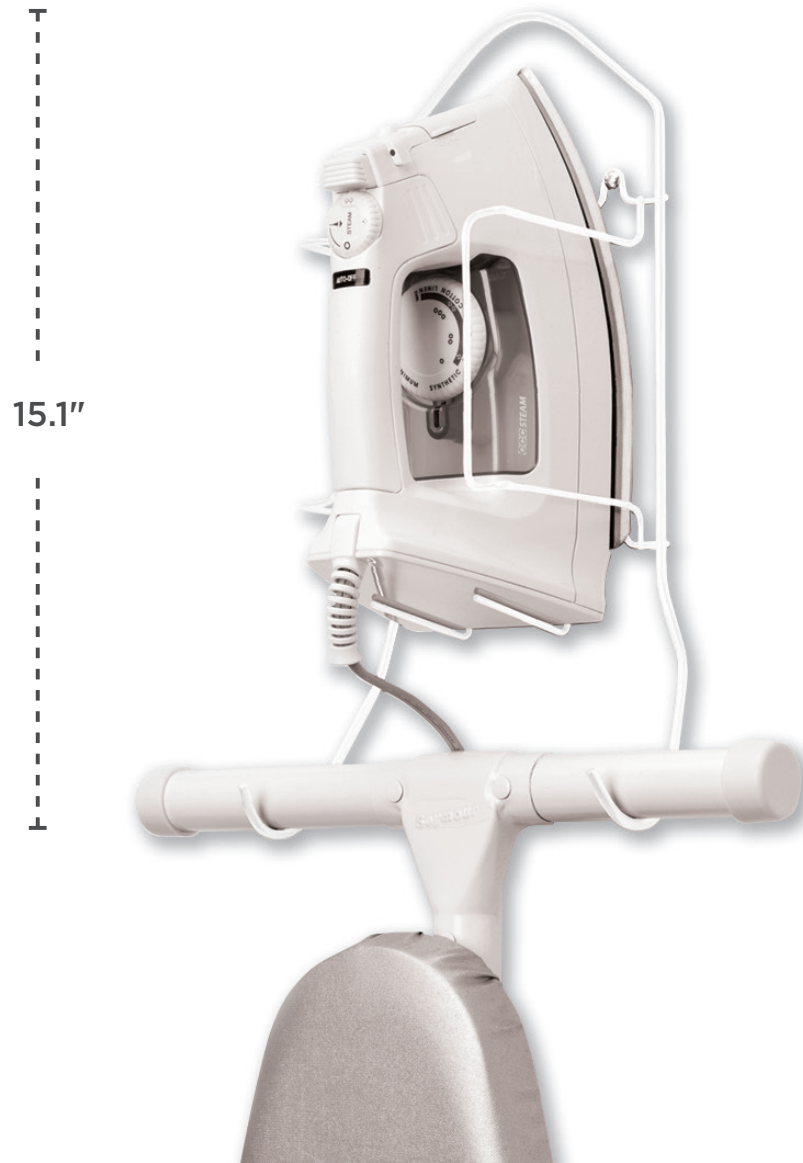

IRON AND BOARD STORAGE RACK

- Holds iron plus a t-leg ironing board
- Includes mounting hardware

COLOR

WHITE
1501551

| DIMENSIONS | WEIGHT | CARTON DIMENSIONS | CARTON WEIGHT | CARTON CU. FT. | CARTON QUANTITY | SHIPPING POINT | COUNTRY OF ORIGIN |
|-------------------|--------|-----------------------|---------------|----------------|-----------------|----------------|-------------------|
| 8.4" x 15.1" x 4" | 0.5 LB | 30.5" x 15.9" x 24.4" | 6.2 LBS | 2.34 CU. FT. | 12 | CALIFORNIA | CHINA |