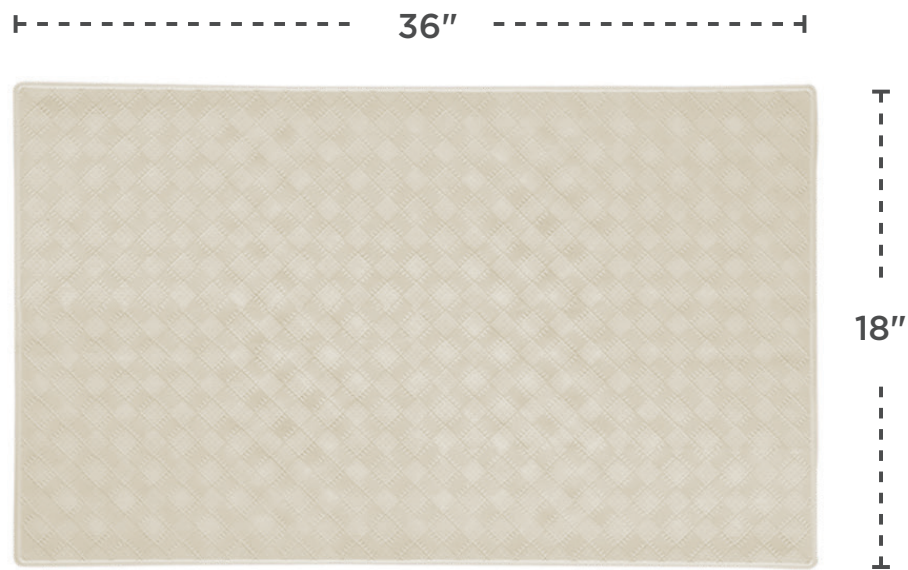

LARGE GRIPPER[®] BATH MAT

- Grips tub surface

COLORS	
WHITE 20310202.12	ECRU 20310211.12

DIMENSIONS	WEIGHT	CARTON DIMENSIONS	CARTON WEIGHT	CARTON CU. FT.	CARTON QUANTITY	SHIPPING POINT	COUNTRY OF ORIGIN
18" x 36"	2.63 LBS	19.5" x 18.5" x 6.75"	31.6 LBS	1.47 CU. FT.	12	CALIFORNIA	CHINA