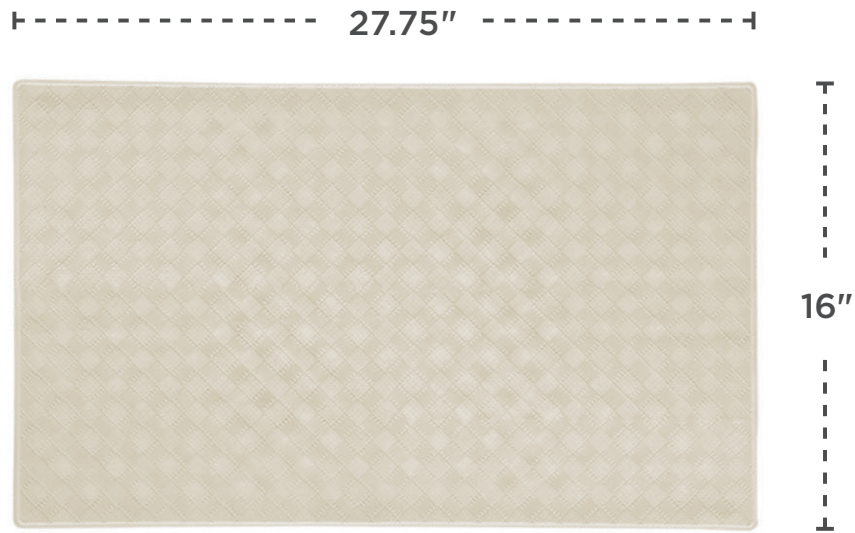

MEDIUM GRIPPER® BATH MAT

- Grips tub surface

COLORS	
WHITE 22680202.12	ECRU 22680211.12

DIMENSIONS	WEIGHT	CARTON DIMENSIONS	CARTON WEIGHT	CARTON CU. FT.	CARTON QUANTITY	SHIPPING POINT	COUNTRY OF ORIGIN
16" x 27.75"	1.98 LBS	17.625" x 11.625" x 7.5"	22 LBS	0.7 CU. FT.	12	CALIFORNIA	CHINA