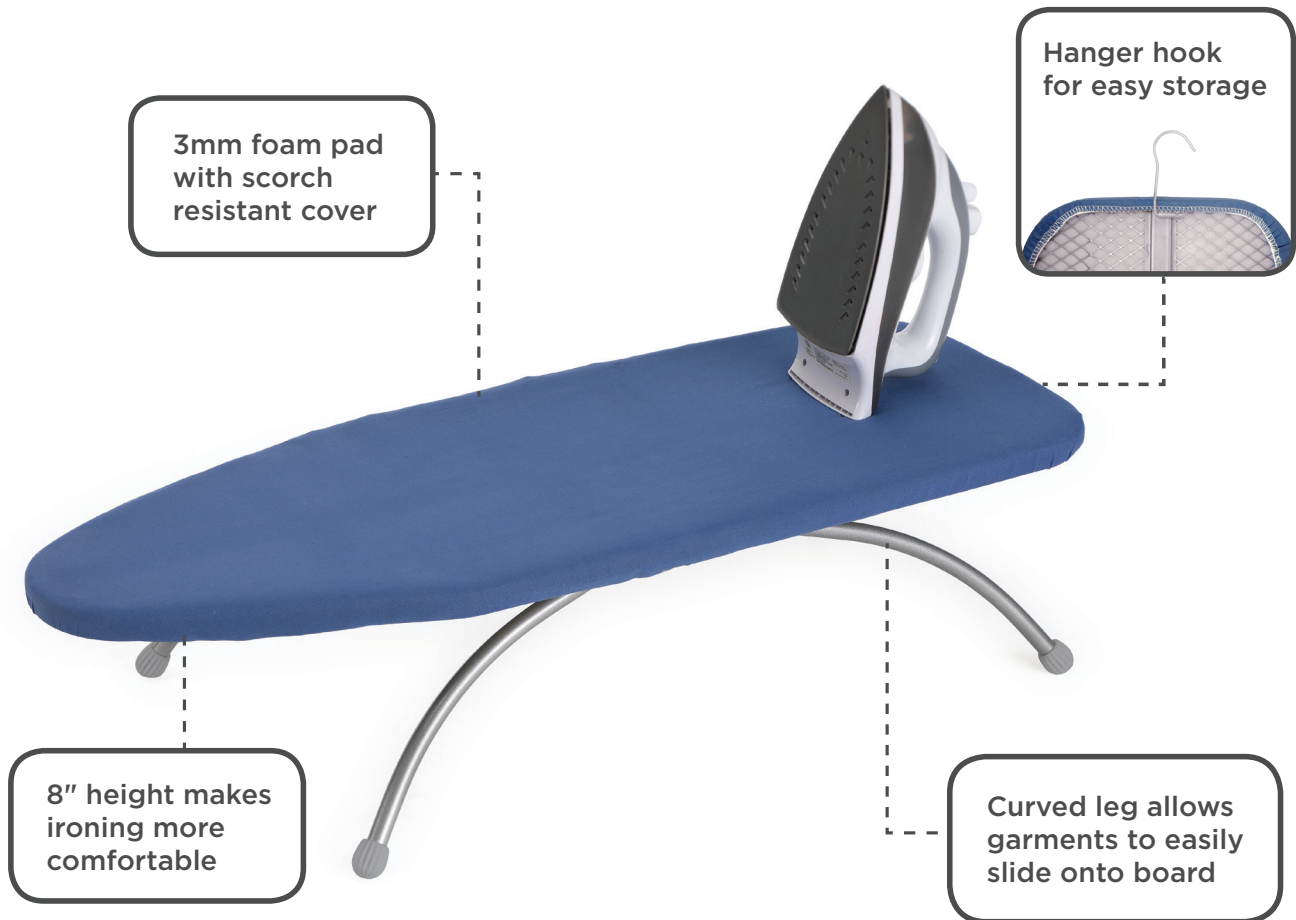

# ANYWHERE IRONING BOARD™

- Steel mesh top
- 20% larger ironing surface than standard countertop board
- 36" x 13" ironing surface
- Curved leg allows garments to easily slide onto board
- Folds flat for easy storage

DIMENSIONS	WEIGHT	CARTON DIMENSIONS	CARTON WEIGHT	CARTON CU. FT.	CARTON QUANTITY	SHIPPING POINT	COUNTRY OF ORIGIN
36" x 13"	4.2 LBS	37.25" x 7.75" x 13.39"	16.98 LBS	2.53 CU. FT.	4	CALIFORNIA	CHINA