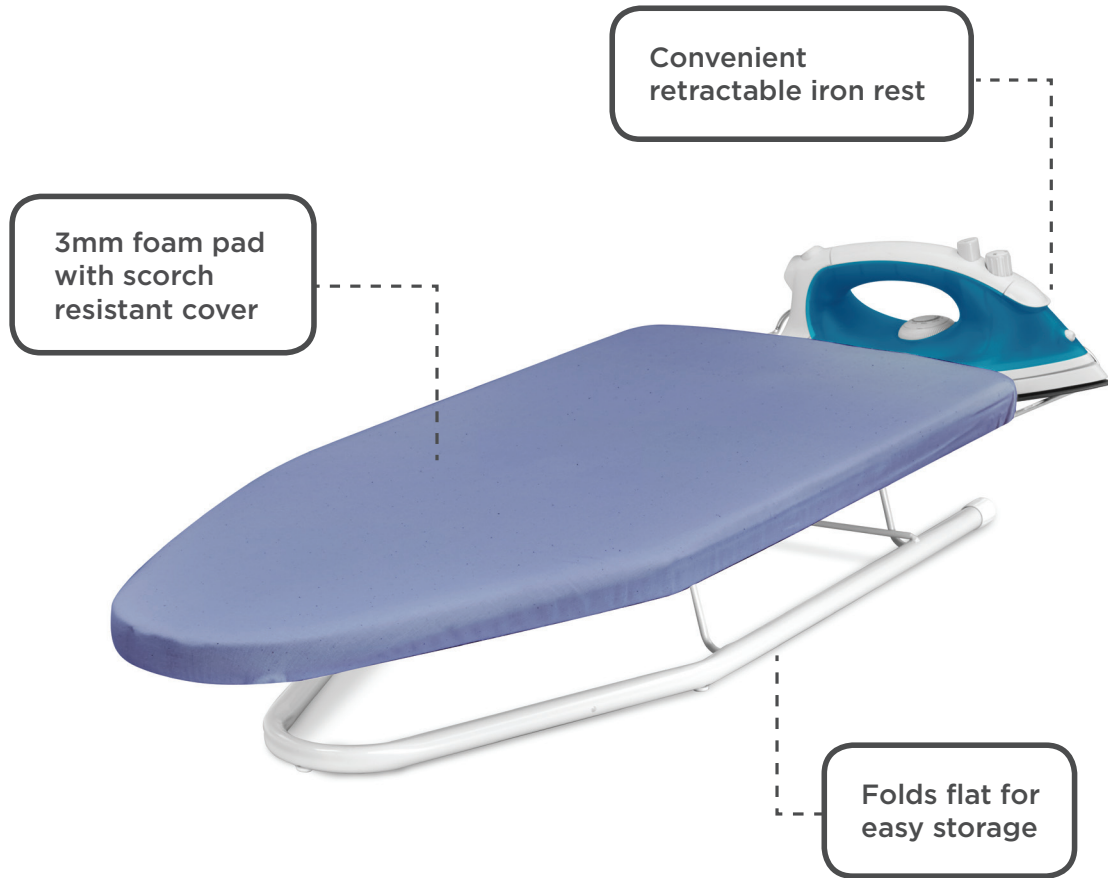

COUNTER PRO™ IRONING BOARD

- Steel mesh top
- Steel legs with non-skid pads
- 30" x 12" ironing surface
- Built in iron rest

DIMENSIONS	WEIGHT	CARTON DIMENSIONS	CARTON WEIGHT	CARTON CU. FT.	CARTON QUANTITY	SHIPPING POINT	COUNTRY OF ORIGIN
30" x 12"	5.75 LBS	31" x 12.5" x 7.8"	35.5 LBS	1.75 CU. FT.	6	CALIFORNIA	CHINA