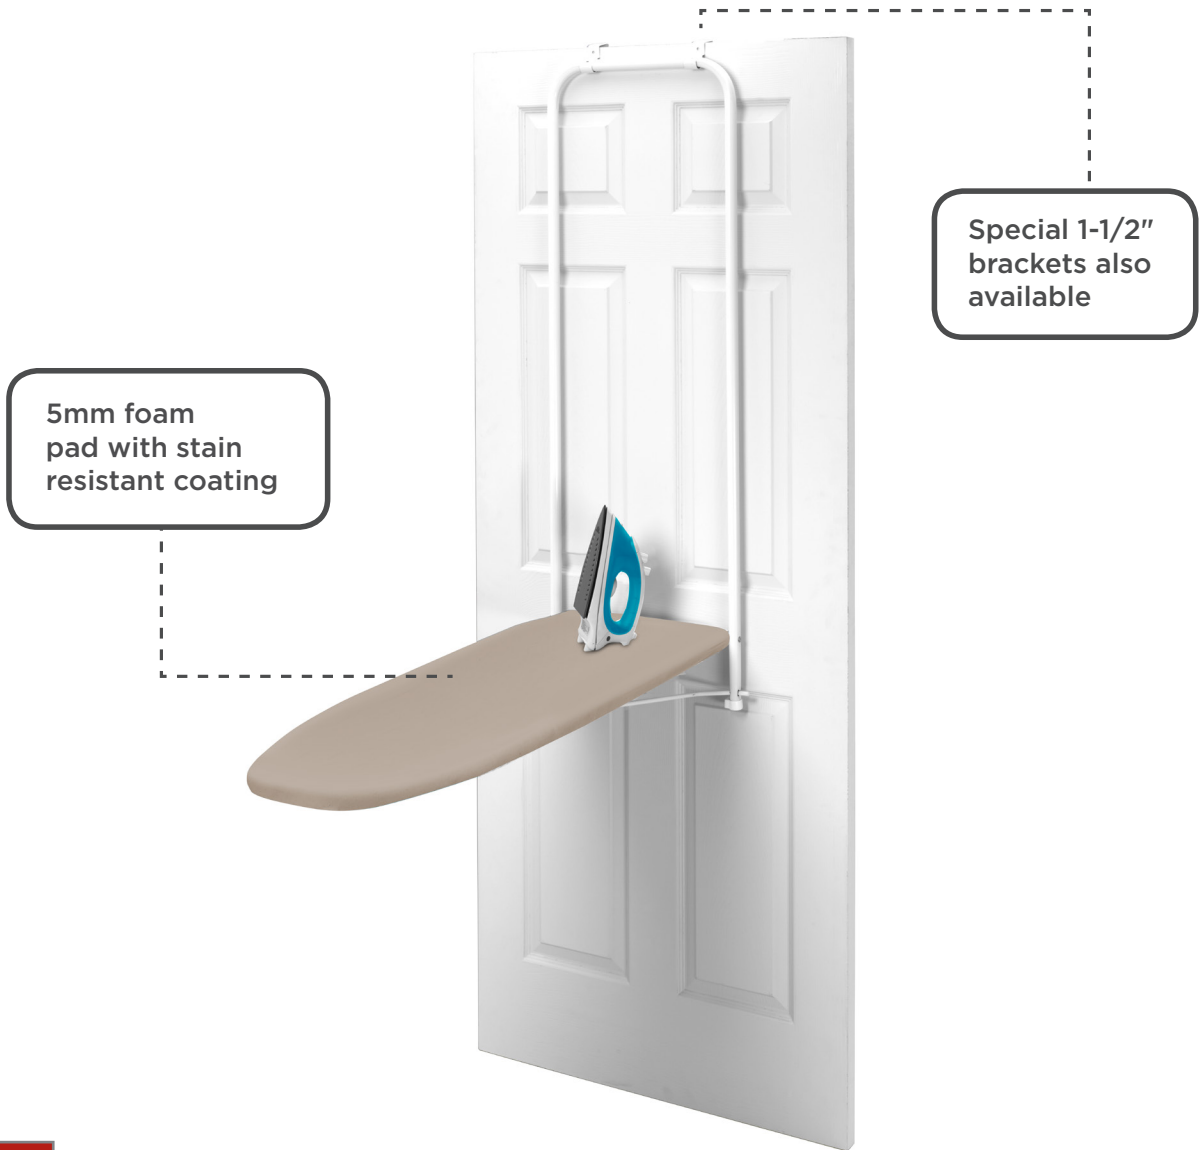

# OVER-THE-DOOR IRONING BOARD

- Steel mesh top
- Fits standard 1-3/8" doors
- 42" x 14" ironing surface
- No tools required

DIMENSIONS	WEIGHT	CARTON DIMENSIONS	CARTON WEIGHT	CARTON CU. FT.	CARTON QUANTITY	SHIPPING POINT	COUNTRY OF ORIGIN
42" x 14"	8.2 LBS	48.5" x 17.38" x 4.5"	33.05 LBS	2.2 CU. FT.	4	INDIANA	USA