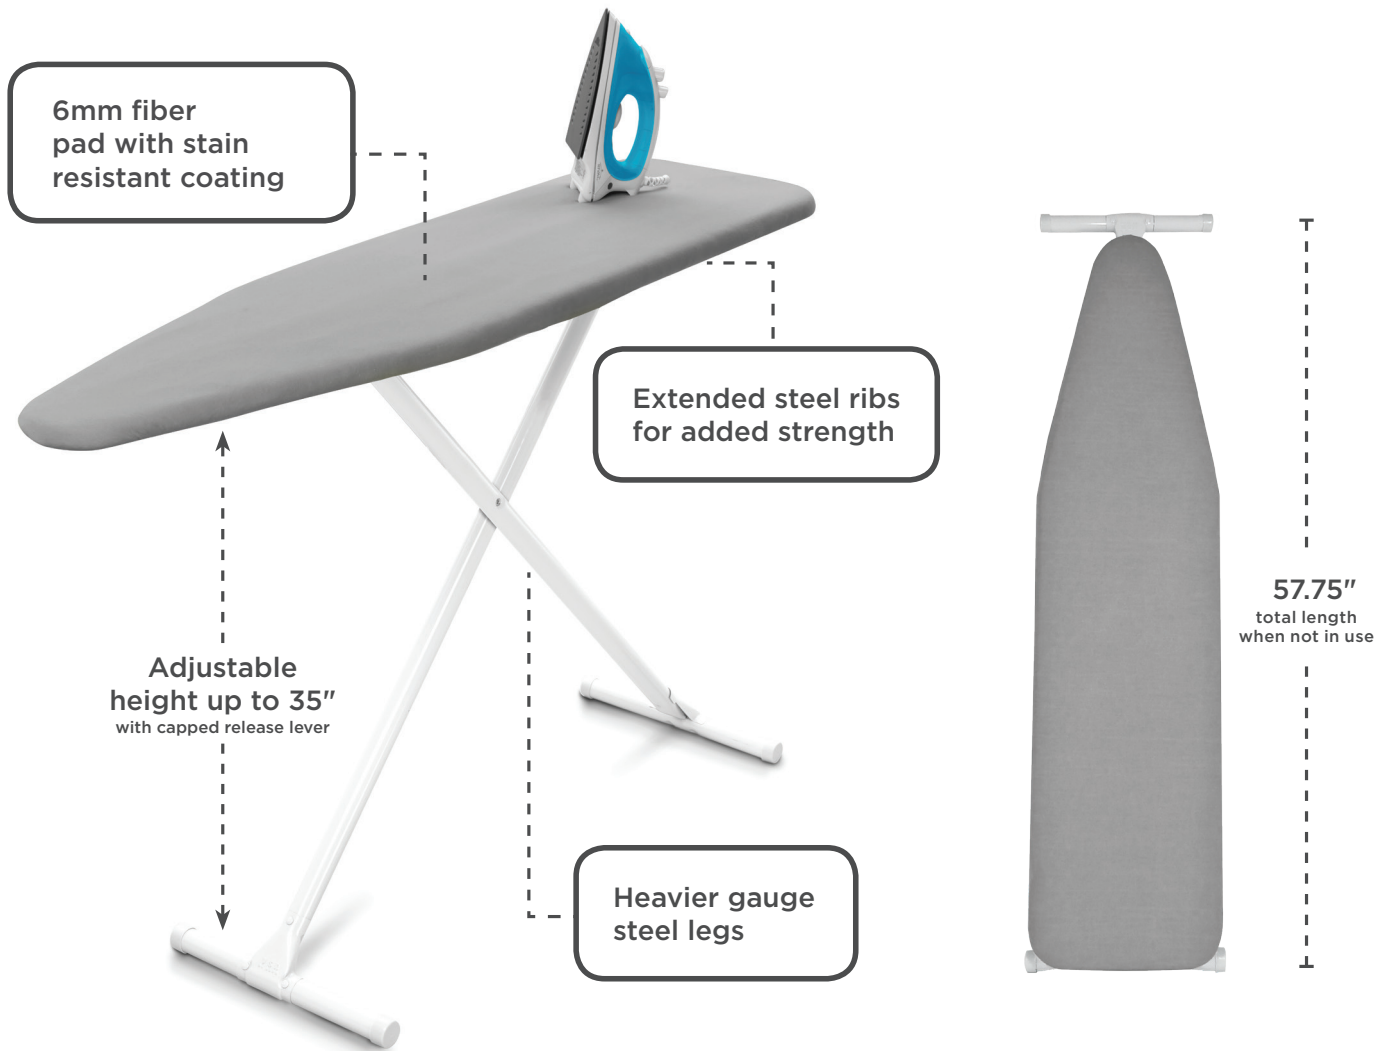

DELUXE HOTEL BOARD

- Perforated steel top
- Thick 1-3/8" dia. riveted durable T-leg for greater stability
- 53" x 13" ironing surface
- Fits in all standard sized closets

COLORS				
KHAKI 4821941	SILVER 4821944	ALMOND 4821943	BLUE 4821942	CHARCOAL 4821953 (BLACK LEGS)

DIMENSIONS	WEIGHT	CARTON DIMENSIONS	CARTON WEIGHT	CARTON CU. FT.	CARTON QUANTITY	SHIPPING POINT	COUNTRY OF ORIGIN
53" x 13"	12 LBS	58.1" x 15" x 11.7"	48.75 LBS	6.19 CU. FT.	4	INDIANA	USA