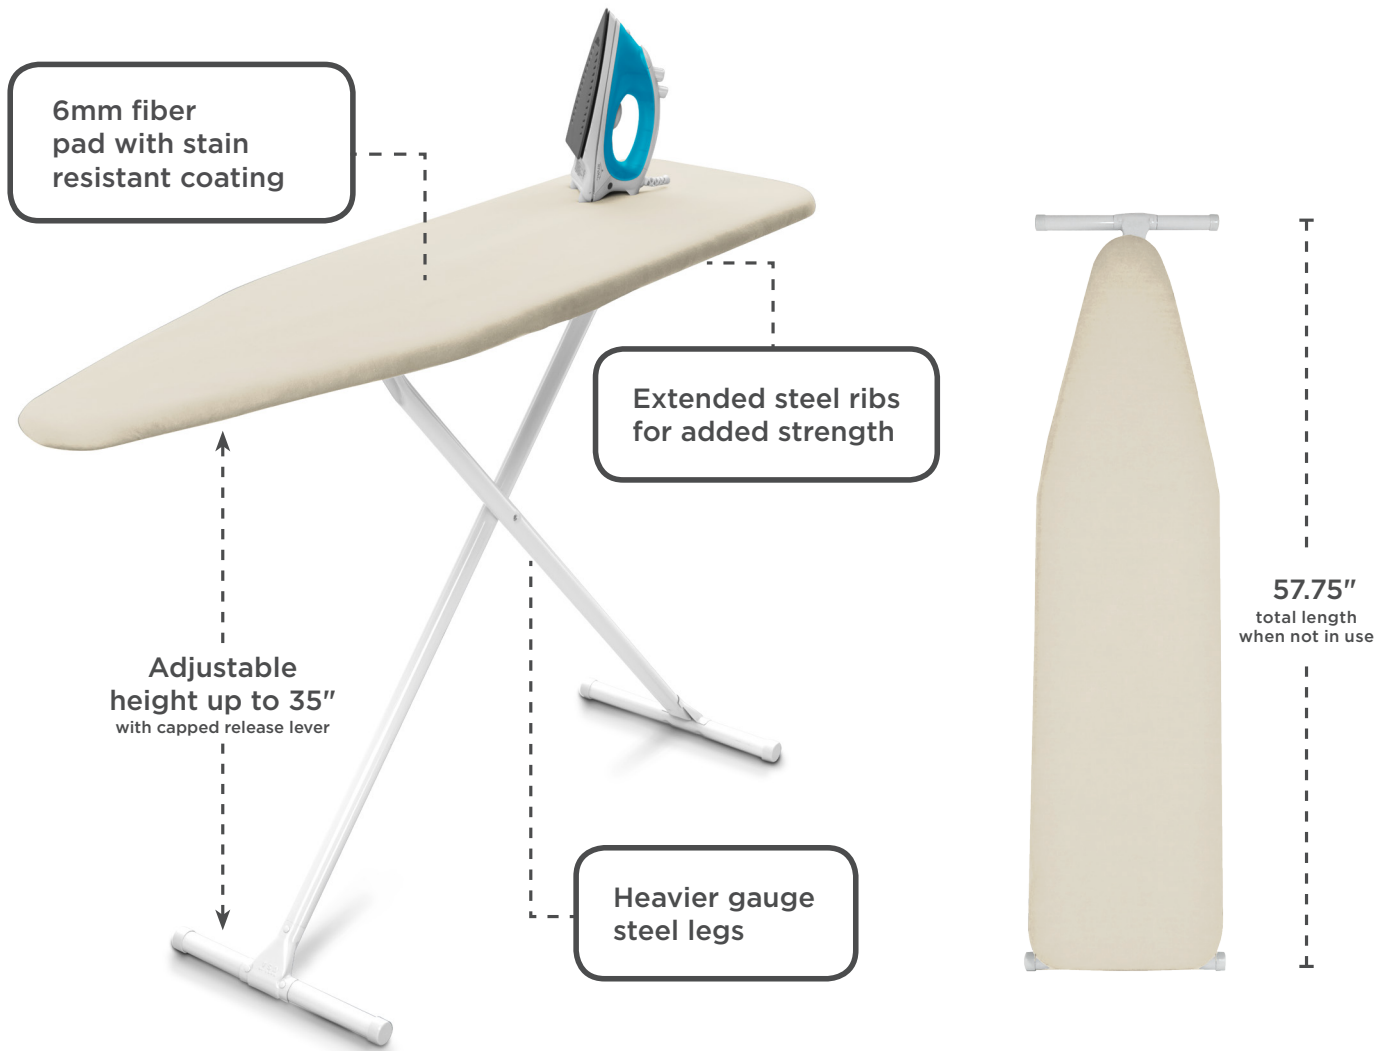

# EASY BOARD

- Perforated steel top
- 1-1/8" dia. riveted durable T-leg
- 53" x 13" ironing surface
- Fits in all standard sized closets

COLORS			
ALMOND 4831142	KHAKI 4831146	BLUE 4831147	CHARCOAL 4831143 (BLACK LEGS)

DIMENSIONS	WEIGHT	CARTON DIMENSIONS	CARTON WEIGHT	CARTON CU. FT.	CARTON QUANTITY	SHIPPING POINT	COUNTRY OF ORIGIN
53" x 13"	8.2 LBS	56.5" x 14.5" x 10"	33 LBS	4.74 CU. FT.	4	INDIANA	USA